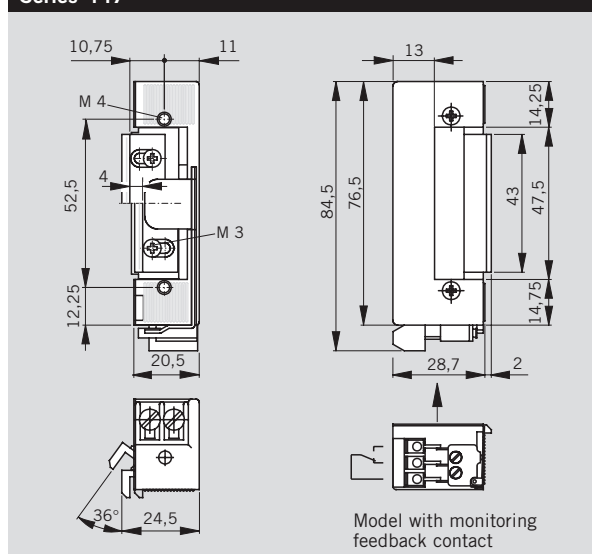

Series 447

Specification text

DORMA 447 safety electric strike for installation in any position on fire and smoke check doors, with adjustable latch, for over-rebated and flush-closing meeting stiles, non-handed.

Fail-secure

- 6–12 V AC/DC
- 12 V AC
- 12 V DC
- 24 V DC

- With status monitoring feedback

For detailed information see DORMA Electric Strikes brochure

Series 442

Specification text

DORMA 442 safety electric strike for installation in any position on fire and smoke check doors, with adjustable latch, for over-rebated and flush-closing meeting stiles, non-handed.

Fail-secure

- 6–24 V AC/DC
- 12–48 V AC/DC
- 24–48 V AC/DC

- With status monitoring feedback

For detailed information see DORMA Electric Strikes brochure

Series 117RS

Specification text

DORMA 117 RS safety electric strike for installation on fire and smoke check doors, with adjustable latch, for over-rebated and flush-closing meeting stiles, non-handed.