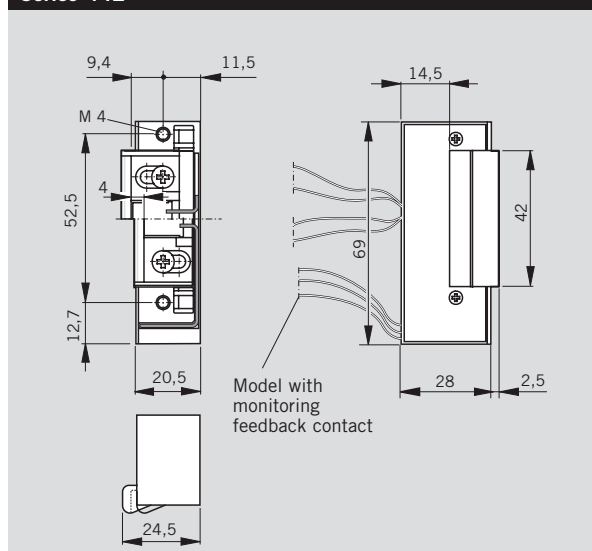

Series 447

Specification text

DORMA 447 safety electric strike for installation in any position on fire and smoke check doors, with adjustable latch, for over-rebated and flush-closing meeting stiles, non-handed.

Fail-secure

- 6–12 V AC/DC
- 12 V AC
- 12 V DC
- 24 V DC

- With status monitoring feedback

For detailed information see DORMA Electric Strikes brochure

Series 442

Specification text

DORMA 442 safety electric strike for installation in any position on fire and smoke check doors, with adjustable latch, for over-rebated and flush-closing meeting stiles, non-handed.

Fail-secure

- 6–24 V AC/DC
- 12–48 V AC/DC
- 24–48 V AC/DC

- With status monitoring feedback

For detailed information see DORMA Electric Strikes brochure

Series 117RS

Specification text

DORMA 117 RS safety electric strike for installation on fire and smoke check doors, with adjustable latch, for over-rebated and flush-closing meeting stiles, non-handed.