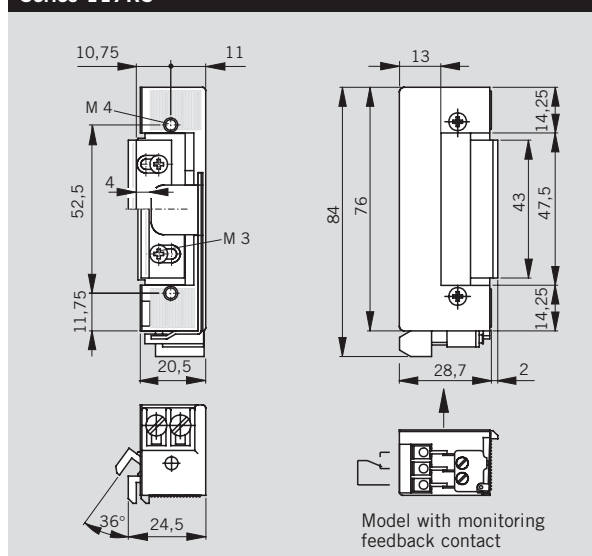

Series 447

Specification text

DORMA 447 safety electric strike for installation in any position on fire and smoke check doors, with adjustable latch, for over-rebated and flush-closing meeting stiles, non-handed.

Fail-secure

- 6–12 V AC/DC
- 12 V AC
- 12 V DC
- 24 V DC

- With status monitoring feedback

For detailed information see DORMA Electric Strikes brochure

Series 442

Specification text

DORMA 442 safety electric strike for installation in any position on fire and smoke check doors, with adjustable latch, for over-rebated and flush-closing meeting stiles, non-handed.

Fail-secure

- 6–24 V AC/DC
- 12–48 V AC/DC
- 24–48 V AC/DC

- With status monitoring feedback

For detailed information see DORMA Electric Strikes brochure

Series 117RS

Specification text

DORMA 117 RS safety electric strike for installation on fire and smoke check doors, with adjustable latch, for over-rebated and flush-closing meeting stiles, non-handed.