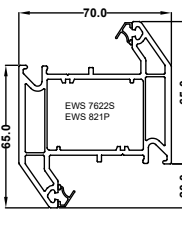

EWS 7001
50mm Door low threshold

EWS 7020
55mm Standard window outer frame

EWS 7006
75mm Large window / standard door frame

EWS 7015
Flush Sash

EWS7005
Chamfered Sash T

EWS 7008
Internally glazed sash

EWS 7007
Tilt & turn sash

EWS 7002
Small transom internal glazed

EWS 7022
Large transom internal glazed

EWS 7003
Small transom for sash

EWS7023
Large transom for sash

EWS 7019
Door T sash

EWS 7018
Door Z sash

EWS 7009
Door midrail