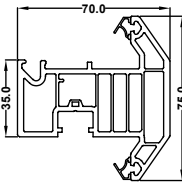

EWS 7001
50mm Door low threshold

EWS 7020
55mm Standard window outer frame

EWS 7006
75mm Large window / standard door frame

EWS 7015
Flush Sash

EWS7005
Chamfered Sash T

EWS 7008
Internally glazed sash

EWS 7007
Tilt & turn sash

EWS 7002
Small transom internal glazed

EWS 7022
Large transom internal glazed

EWS 7003
Small transom for sash

EWS7023
Large transom for sash

EWS 7019
Door T sash

EWS 7018
Door Z sash

EWS 7009
Door midrail