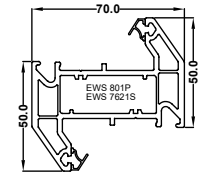

EWS 7001
50mm Door low threshold

EWS 7020
55mm Standard window outer frame

EWS 7006
75mm Large window / standard door frame

EWS 7015
Flush Sash

EWS7005
Chamfered Sash T

EWS 7008
Internally glazed sash

EWS 7007
Tilt & turn sash

EWS 7002
Small transom internal glazed

EWS 7022
Large transom internal glazed

EWS 7003
Small transom for sash

EWS7023
Large transom for sash

EWS 7019
Door T sash

EWS 7018
Door Z sash

EWS 7009
Door midrail