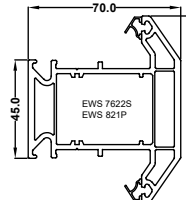

EWS 7001
50mm Door low threshold

EWS 7020
55mm Standard window outer frame

EWS 7006
75mm Large window / standard door frame

EWS 7015
Flush Sash

EWS7005
Chamfered Sash T

EWS 7008
Internally glazed sash

EWS 7007
Tilt & turn sash

EWS 7002
Small transom internal glazed

EWS 7022
Large transom internal glazed

EWS 7003
Small transom for sash

EWS7023
Large transom for sash

EWS 7019
Door T sash

EWS 7018
Door Z sash

EWS 7009
Door midrail