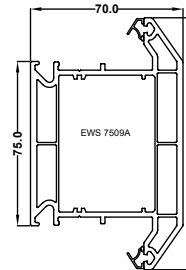

EWS 7001
50mm Door low threshold

EWS 7020
55mm Standard window outer frame

EWS 7006
75mm Large window / standard door frame

EWS 7015
Flush Sash

EWS7005
Chamfered Sash T

EWS 7008
Internally glazed sash

EWS 7007
Tilt & turn sash

EWS 7002
Small transom internal glazed

EWS 7022
Large transom internal glazed

EWS 7003
Small transom for sash

EWS7023
Large transom for sash

EWS 7019
Door T sash

EWS 7018
Door Z sash

EWS 7009
Door midrail