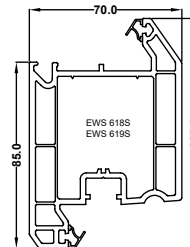

EWS 7001
50mm Door low threshold

EWS 7020
55mm Standard window outer frame

EWS 7006
75mm Large window / standard door frame

EWS 7015
Flush Sash

EWS7005
Chamfered Sash T

EWS 7008
Internally glazed sash

EWS 7007
Tilt & turn sash

EWS 7002
Small transom internal glazed

EWS 7022
Large transom internal glazed

EWS 7003
Small transom for sash

EWS7023
Large transom for sash

EWS 7019
Door T sash

EWS 7018
Door Z sash

EWS 7009
Door midrail