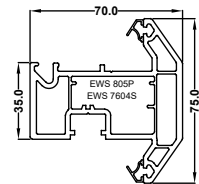

EWS 7001
50mm Door low threshold

EWS 7020
55mm Standard window outer frame

EWS 7006
75mm Large window / standard door frame

EWS 7015
Flush Sash

EWS7005
Chamfered Sash T

EWS 7008
Internally glazed sash

EWS 7007
Tilt & turn sash

EWS 7002
Small transom internal glazed

EWS 7022
Large transom internal glazed

EWS 7003
Small transom for sash

EWS7023
Large transom for sash

EWS 7019
Door T sash

EWS 7018
Door Z sash

EWS 7009
Door midrail