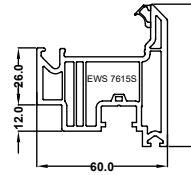

EWS 7001
50mm Door low threshold

EWS 7020
55mm Standard window outer frame

EWS 7006
75mm Large window / standard door frame

EWS 7015
Flush Sash

EWS7005
Chamfered Sash T

EWS 7008
Internally glazed sash

EWS 7007
Tilt & turn sash

EWS 7002
Small transom internal glazed

EWS 7022
Large transom internal glazed

EWS 7003
Small transom for sash

EWS7023
Large transom for sash

EWS 7019
Door T sash

EWS 7018
Door Z sash

EWS 7009
Door midrail