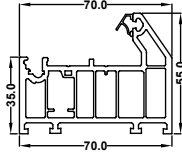

EWS 7001
50mm Door low threshold

EWS 7020
55mm Standard window outer frame

EWS 7006
75mm Large window / standard door frame

EWS 7015
Flush Sash

EWS7005
Chamfered Sash T

EWS 7008
Internally glazed sash

EWS 7007
Tilt & turn sash

EWS 7002
Small transom internal glazed

EWS 7022
Large transom internal glazed

EWS 7003
Small transom for sash

EWS7023
Large transom for sash

EWS 7019
Door T sash

EWS 7018
Door Z sash

EWS 7009
Door midrail