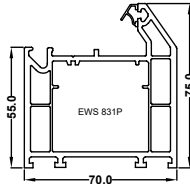

EWS 7001
50mm Door low threshold

EWS 7020
55mm Standard window outer frame

EWS 7006
75mm Large window / standard door frame

EWS 7015
Flush Sash

EWS7005
Chamfered Sash T

EWS 7008
Internally glazed sash

EWS 7007
Tilt & turn sash

EWS 7002
Small transom internal glazed

EWS 7022
Large transom internal glazed

EWS 7003
Small transom for sash

EWS7023
Large transom for sash

EWS 7019
Door T sash

EWS 7018
Door Z sash

EWS 7009
Door midrail