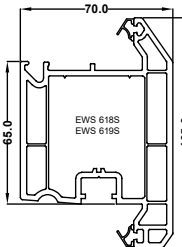

EWS 7001
50mm Door low threshold

EWS 7020
55mm Standard window outer frame

EWS 7006
75mm Large window / standard door frame

EWS 7015
Flush Sash

EWS7005
Chamfered Sash T

EWS 7008
Internally glazed sash

EWS 7007
Tilt & turn sash

EWS 7002
Small transom internal glazed

EWS 7022
Large transom internal glazed

EWS 7003
Small transom for sash

EWS7023
Large transom for sash

EWS 7019
Door T sash

EWS 7018
Door Z sash

EWS 7009
Door midrail