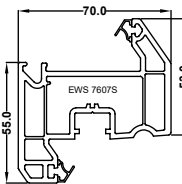

EWS 7001
50mm Door low threshold

EWS 7020
55mm Standard window outer frame

EWS 7006
75mm Large window / standard door frame

EWS 7015
Flush Sash

EWS7005
Chamfered Sash T

EWS 7008
Internally glazed sash

EWS 7007
Tilt & turn sash

EWS 7002
Small transom internal glazed

EWS 7022
Large transom internal glazed

EWS 7003
Small transom for sash

EWS7023
Large transom for sash

EWS 7019
Door T sash

EWS 7018
Door Z sash

EWS 7009
Door midrail