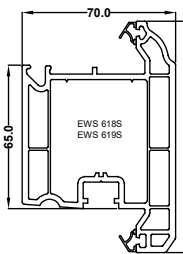

EWS 7701
50mm Door low threshold

EWS 7720
55mm Standard window outer frame

EWS 831P
75mm Large window / standard door frame

EWS 7615S
Flush Sash

EWS 7604S
EWS 805P
Ovolo Sash T

EWS 7708
Internally glazed sash

EWS 7607S
Tilt & turn sash

EWS 801P
EWS 7621S
Small transom internal glazed

EWS 7622S
EWS 821P
Large transom internal glazed

EWS 801P
EWS 7621S
Small transom for sash

EWS 7622S
EWS 821P
Large transom for sash

EWS 618S
EWS 619S
Door T sash

EWS 618S
EWS 619S
Door Z sash

EWS 7509A
Door midrail

EWS 7301
28mm Chamfered Bead

EWS 7303
36mm Chamfered Bead

EWS 7312
28mm Ovolo Bead

EWS 7313
36mm Ovolo Bead