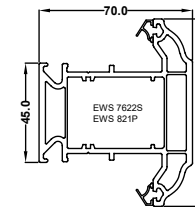

EWS 7701
50mm Door low threshold

EWS 7720
55mm Standard window outer frame

EWS 831P
75mm Large window / standard door frame

EWS 7615S
Flush Sash

EWS 7604S
EWS 805P
Ovolo Sash T

EWS 7708
Internally glazed sash

EWS 7607S
Tilt & turn sash

EWS 801P
EWS 7621S
Small transom internal glazed

EWS 7622S
EWS 821P
Large transom internal glazed

EWS 801P
EWS 7621S
Small transom for sash

EWS 7622S
EWS 821P
Large transom for sash