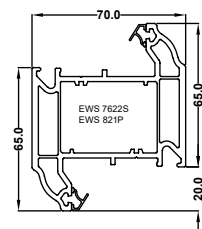

EWS 7701
50mm Door low threshold

EWS 7720
55mm Standard window outer frame

EWS 831P
75mm Large window / standard door frame

EWS 7615S
Flush Sash

EWS 7604S
EWS 805P
Ovolo Sash T

EWS 7708
Internally glazed sash

EWS 7607S
Tilt & turn sash

EWS 801P
EWS 7621S
Small transom internal glazed

EWS 7622S
EWS 821P
Large transom internal glazed

EWS 801P
EWS 7621S
Small transom for sash

EWS 7622S
EWS 821P
Large transom for sash

EWS 618S
EWS 619S
Door T sash

EWS 618S
EWS 619S
Door Z sash

EWS 7509A
Door midrail

EWS 7301
28mm Chamfered Bead

EWS 7303
36mm Chamfered Bead

EWS 7312
28mm Ovolo Bead

EWS 7313
36mm Ovolo Bead