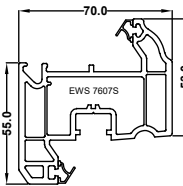

EWS 7701
50mm Door low threshold

EWS 7720
55mm Standard window outer frame

EWS 831P
75mm Large window / standard door frame

EWS 7615S
Flush Sash

EWS 7604S
EWS 805P
Ovolo Sash T

EWS 7708
Internally glazed sash

EWS 7607S
Tilt & turn sash

EWS 801P
EWS 7621S
Small transom internal glazed

EWS 7622S
EWS 821P
Large transom internal glazed

EWS 801P
EWS 7621S
Small transom for sash

EWS 7622S
EWS 821P
Large transom for sash

EWS 618S
EWS 619S
Door T sash

EWS 618S
EWS 619S
Door Z sash

EWS 7509A
Door midrail

EWS 7301
28mm Chamfered Bead

EWS 7303
36mm Chamfered Bead

EWS 7312
28mm Ovolo Bead

EWS 7313
36mm Ovolo Bead