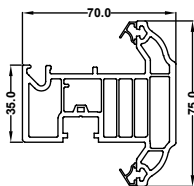

EWS 7701
50mm Door low threshold

EWS 7720
55mm Standard window outer frame

EWS 831P
75mm Large window / standard door frame

EWS 7615S
Flush Sash

EWS 7604S
EWS 805P
Ovolo Sash T

EWS 7708
Internally glazed sash

EWS 7607S
Tilt & turn sash

EWS 801P
EWS 7621S
Small transom internal glazed

EWS 7622S
EWS 821P
Large transom internal glazed

EWS 801P
EWS 7621S
Small transom for sash

EWS 7622S
EWS 821P
Large transom for sash