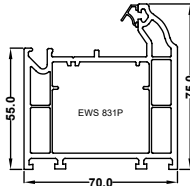

EWS 7701
50mm Door low threshold

EWS 7720
55mm Standard window outer frame

EWS 831P
75mm Large window / standard door frame

EWS 7615S
Flush Sash

EWS 7604S
EWS 805P
Ovolo Sash T

EWS 7708
Internally glazed sash

EWS 7607S
Tilt & turn sash

EWS 801P
EWS 7621S
Small transom internal glazed

EWS 7622S
EWS 821P
Large transom internal glazed

EWS 801P
EWS 7621S
Small transom for sash

EWS 7622S
EWS 821P
Large transom for sash