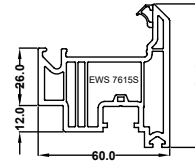

EWS 7701
50mm Door low threshold

EWS 7720
55mm Standard window outer frame

EWS 831P
75mm Large window / standard door frame

EWS 7615S
Flush Sash

EWS 7604S
EWS 805P
Ovolo Sash T

EWS 7708
Internally glazed sash

EWS 7607S
Tilt & turn sash

EWS 801P
EWS 7621S
Small transom internal glazed

EWS 7622S
EWS 821P
Large transom internal glazed

EWS 801P
EWS 7621S
Small transom for sash

EWS 7622S
EWS 821P
Large transom for sash