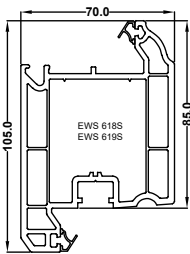

EWS 7701
50mm Door low threshold

EWS 7720
55mm Standard window outer frame

EWS 831P
75mm Large window / standard door frame

EWS 7615S
Flush Sash

EWS 7604S
EWS 805P
Ovolo Sash T

EWS 7708
Internally glazed sash

EWS 7607S
Tilt & turn sash

EWS 801P
EWS 7621S
Small transom internal glazed

EWS 7622S
EWS 821P
Large transom internal glazed

EWS 801P
EWS 7621S
Small transom for sash

EWS 7622S
EWS 821P
Large transom for sash

EWS 618S
EWS 619S
Door T sash

EWS 618S
EWS 619S
Door Z sash

EWS 7509A
Door midrail

EWS 7301
28mm Chamfered Bead

EWS 7303
36mm Chamfered Bead

EWS 7312
28mm Ovolo Bead

EWS 7313
36mm Ovolo Bead