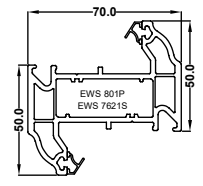

EWS 7701
50mm Door low threshold

EWS 7720
55mm Standard window outer frame

EWS 831P
75mm Large window / standard door frame

EWS 7615S
Flush Sash

EWS 7604S
EWS 805P
Ovolo Sash T

EWS 7708
Internally glazed sash

EWS 7607S
Tilt & turn sash

EWS 801P
EWS 7621S
Small transom internal glazed

EWS 7622S
EWS 821P
Large transom internal glazed

EWS 801P
EWS 7621S
Small transom for sash

EWS 7622S
EWS 821P
Large transom for sash