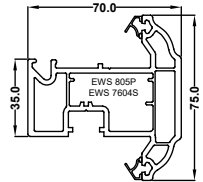

EWS 7701
50mm Door low threshold

EWS 7720
55mm Standard window outer frame

EWS 831P
75mm Large window / standard door frame

EWS 7615S
Flush Sash

EWS 7604S
EWS 805P
Ovolo Sash T

EWS 7708
Internally glazed sash

EWS 7607S
Tilt & turn sash

EWS 801P
EWS 7621S
Small transom internal glazed

EWS 7622S
EWS 821P
Large transom internal glazed

EWS 801P
EWS 7621S
Small transom for sash

EWS 7622S
EWS 821P
Large transom for sash