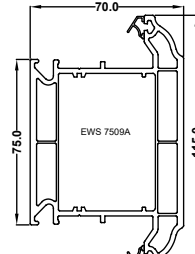

EWS 7701
50mm Door low threshold

EWS 7720
55mm Standard window outer frame

EWS 831P
75mm Large window / standard door frame

EWS 7615S
Flush Sash

EWS 7604S
EWS 805P
Ovolo Sash T

EWS 7708
Internally glazed sash

EWS 7607S
Tilt & turn sash

EWS 801P
EWS 7621S
Small transom internal glazed

EWS 7622S
EWS 821P
Large transom internal glazed

EWS 801P
EWS 7621S
Small transom for sash

EWS 7622S
EWS 821P
Large transom for sash

EWS 618S
EWS 619S
Door T sash

EWS 618S
EWS 619S
Door Z sash

EWS 7509A
Door midrail

EWS 7301
28mm Chamfered Bead

EWS 7303
36mm Chamfered Bead

EWS 7312
28mm Ovolo Bead

EWS 7313
36mm Ovolo Bead