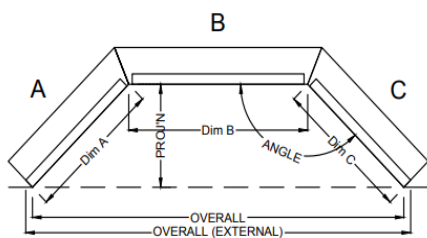

Contact Numbers: _____ Preferred Delivery Date: _____

Please Circle Items Required

System:	Chamfered 70C / Sculptured 70S Bead Type: Ovolo / Flat				Tilt and Turn spec:	Concealed	Face fixed	
Window	Casement / Flush Sash / Tilt and Turn (TBT) / Fully Reversible (FR)				Handle:	Standard	Monkey tail <i>(Monkey tail only available in flush sash)</i>	
Outerframe:	Small 52mm / Medium 62mm / Large 72mm / (FR) 62mm				Handle Colour:	White	Black Gold Chrome Satin Silver Anth Grey	
Reinforcing:	Bay windows Fully Reinforced as standard				Casements:	White	Black Pewter	
Colours:	External Colour:	Choices:	External Colour:	Choices:	Monkey Tail:	White	Black Pewter	
	White	70C, 70S & FR	Pearl Grey**	70C	WERS:	A or U value required..... <i>WERS and U values are not applicable if unglazed</i>		
	Golden Oak*	70C, 70S & FR	Chartwell Green*	70C&70S	Glass Supply:	DGU unglazed / TGU unglazed / Glazed / Loose glass		
	Rosewood*	70C, 70S & FR	Slate Grey smooth*	70C	Unit thickness:	28mm DGU / 36mm TGU / 44mm TGU <i>Not available in Flush sash</i>		
	Anthracite Grey Smooth*	70C & FR	White Woodgrain***	70S	Specified glass:	Georgian Bar Astragal Bar Lead <i>(Astragal bar not available in flush sash 36mm TGU)</i>		
	Anthracite Grey grained*	70C, 70S & FR	Clotted Cream *	70S	Lock Type:	Espag lock / Yale Shootbolt (L1) Yale Central locking (L1) / Yale Rapide (L2)		
	Irish oak*	70C	Black*	70S & FR	Hinge Guards:	Y / N		
	Pebble Grey**	70C	Elephant Grey**	70C	PAS24 Upgrade:	No / PPP Level 1 / PPP Level 2 <i>(PPP Level 1 (L1) uses Yale shootbolts and Level 2 (L2) uses the Yale Rapide, both meet PAS24.)</i>		
	Key: * foils are available both sides and on white ** foils are available on external face of white only *** foils are available both sides only			Internal Colour:	Foil both sides On white			
	Note: Anthracite Smooth Grey both sides and on White, Irish Oak both sides and on White, Pearl Grey on White, Slate Grey Smooth both sides and on White, Pebble Grey on White and Elephant Grey on White are only available in the 70C chamfered casement suite. White grain both sides and Clotted cream both sides and on white and Black brown both sides and on white, are only available in the 70S sculptured casement suite.							
	Trickle Vent (TV):				None / Glazpart			
	TV Position:				Frame / Sash / 45mm Addon <i>Note - TV not available in 52mm outer frame or T&T Sash</i>			