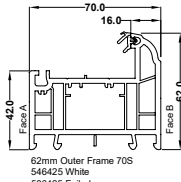

69mm T Transom/Mullion 70S
546665 White
576665 Foiled