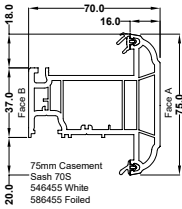

70mm TBT Sash 70S
546695 White
576695 Foiled