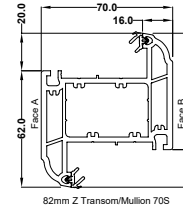

69mm T Transom/Mullion 70S
546665 White
576665 Foiled