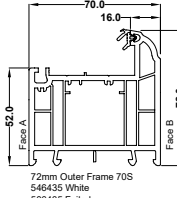

69mm T Transom/Mullion 70S
546665 White
576665 Foiled