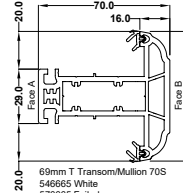

69mm T Transom/Mullion 70S
546665 White
576665 Foiled