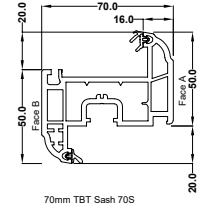

70mm TBT Sash 70S
546695 White
576695 Foiled