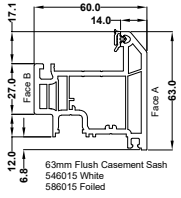

70mm TBT Sash 70S
546695 White
576695 Foiled