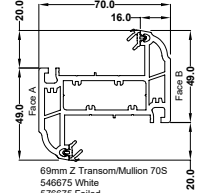

70mm TBT Sash 70S
546695 White
576695 Foiled