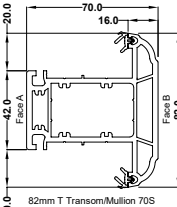

70mm TBT Sash 70S
546695 White
576695 Foiled