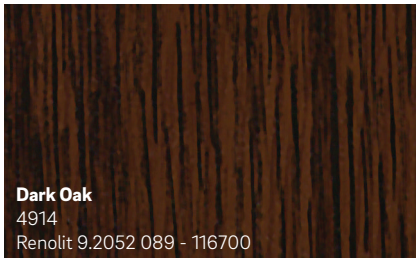

Traditional Collection

The colours shown may differ from the original foil colours for printing reasons.