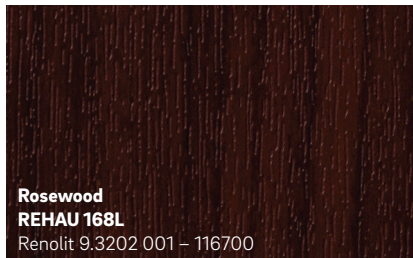

Traditional Collection

The colours shown may differ from the original foil colours for printing reasons.