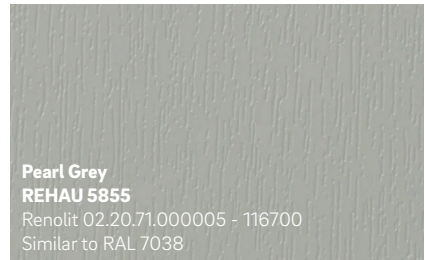

Timeless Collection

The colours shown may differ from the original foil colours for printing reasons.