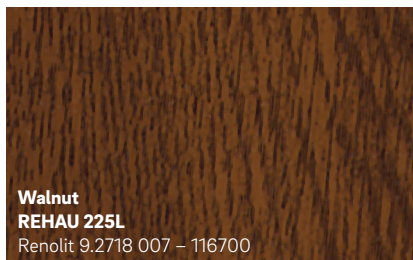

Traditional Collection

The colours shown may differ from the original foil colours for printing reasons.