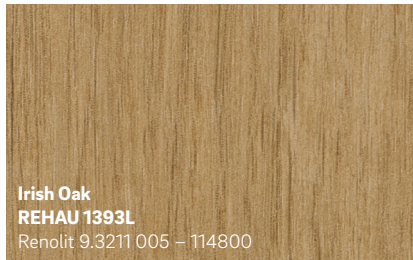

Traditional Collection

The colours shown may differ from the original foil colours for printing reasons.