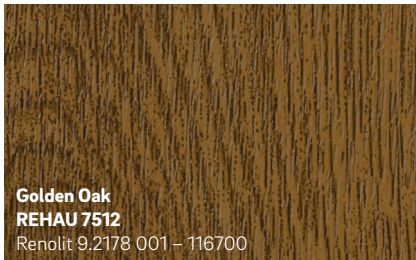

Traditional Collection

The colours shown may differ from the original foil colours for printing reasons.