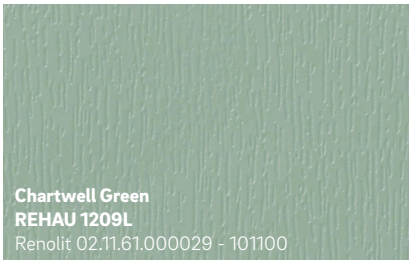

Timeless Collection

The colours shown may differ from the original foil colours for printing reasons.