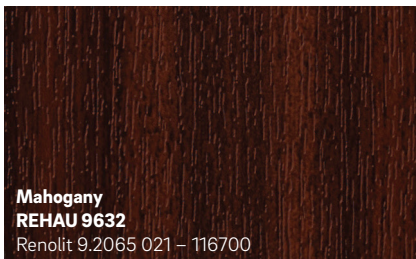

Traditional Collection

The colours shown may differ from the original foil colours for printing reasons.