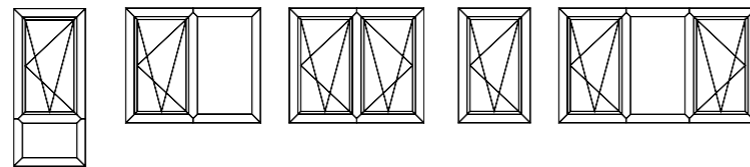

Tilt & turn windows

A choice of styles which have the option of the window tilting inwards or being fully opened inwards.