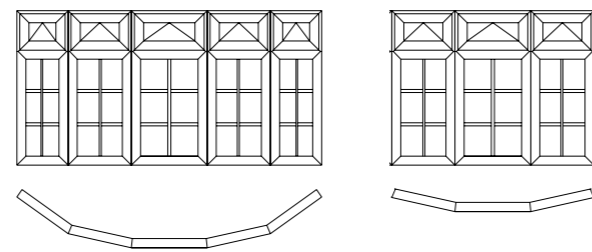

Styles and shapes

REHAU range at a glance

TOTAL70

Casement windows including french windows

Comprehensive range of styles, (chamfered and sculptured) and a variety of colour options.

Bay & bow windows

Full range of compatible ancillary profiles which provide most attractive means of achieving the desired look.